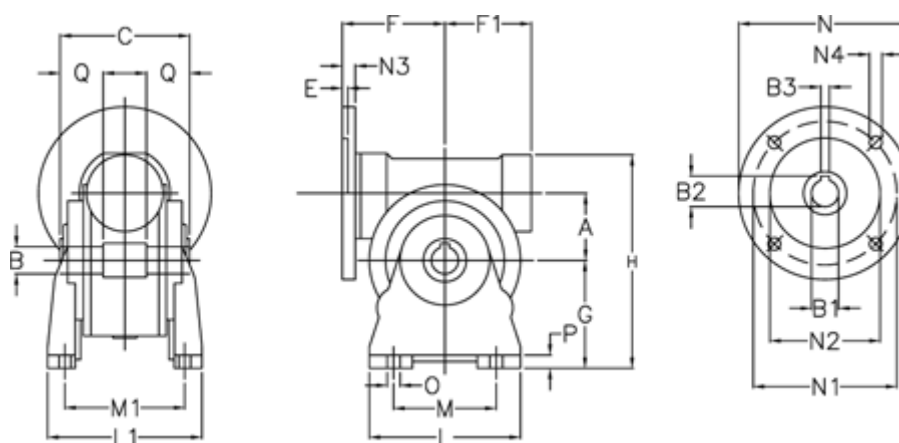

Data Sheet

Article number: 3902049014232
Description: Worm gear
VF 49-A-14-80B5

Measures

A	= 49.5	F1	= 63	N1	= 165
B	= 25 H7	G	= 82	N2	= 130
B1 E7	= 19	H	= 162	N3	= 10
B2	= 21.8	L	= 110	N4	= 11.5
B3 H9	= 6	L1	= 124	O	= 8.5
C	= 82	M	= 63	P	= 12
E	= 3	M1	= 98.5	Q	= 22.5
F	= 70	N	= 200		